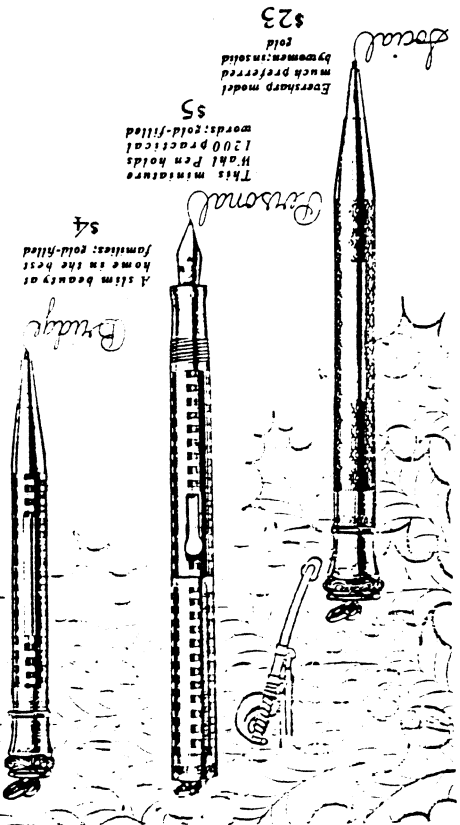

The world over,
the standard gift
Eversharp: gold-
filled
\$5

Eversharp

Gifts from the Fountain Pen Counter

THE SATURDAY EVENING POST

Gifts that Anyone Would
Like to Receive

SURELY, the finest thing about any Christmas gift is the sentiment of friendship. Nothing, however costly, takes its place. But the best gift is better, when it is the gift your friend would like to receive. To find such gifts, you have only to visit any counter where the new Eversharp and Wahl Pens are shown. Either singly or in combination, these fine articles of personal use and adornment meet every gift requirement. They are offered in a wide variety of beautiful designs. They are priced to suit your purse. They are known the world over for their value.

THE WAHL COMPANY, 1800 Roscoe Street, Chicago, Illinois
Made in Canada by THE WAHL CO., Ltd., Toronto

The New EVERSHARP and WAHL PEN

54
A slim beauty at home in the best families: gold-filled

55
This miniature Wahl Pen holds 1200 practical words: gold-filled